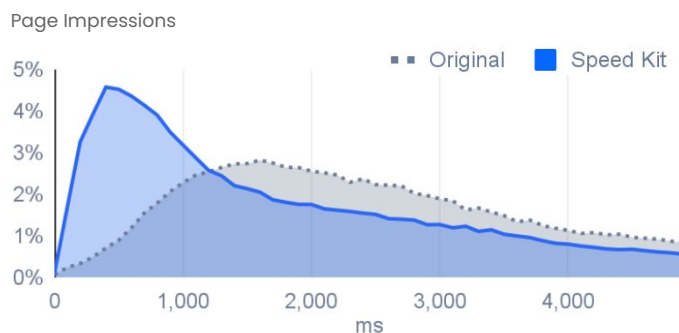

Challenge

Sushi-Bikes is an e-bike store with focus on modern design, affordability, and sustainability, making green urban mobility accessible to all. Operating on Shopify, Sushi-Bikes face increasing demand for their e-bikes and equipment. To optimize the shopping experience and keep customers satisfied, several measures like image optimization have been tried out but a more comprehensive page speed solution is required.

Solution

Sushi-Bikes integrated Speed Kit, a unique browser-based caching solution. Speed Kit works by intelligently caching and delivering optimized web pages, resulting in faster loading times and improved user experience. With Speed Kit's Shopify App, the integration process is remarkably swift and effortless, completed within just three simple clicks. As a result of Speed Kit's advanced technology, Sushi-Bikes' shop experienced a significant boost, particularly in Core Web Vitals such as First Contentful Paint (FCP) and Largest Contentful Paint (LCP), showcasing a remarkable increase in speed.

Largest Contentful Paint (LCP) Overall

“Thanks to Speed Kit, our webshop is now turbo-charged, just like our sushi-bikes! It's like giving our customers the thrill of a high-speed ride while browsing through our products, ensuring a fast, smooth and unforgettable experience.

Andy Weinzierl
CEO & Co-Founder